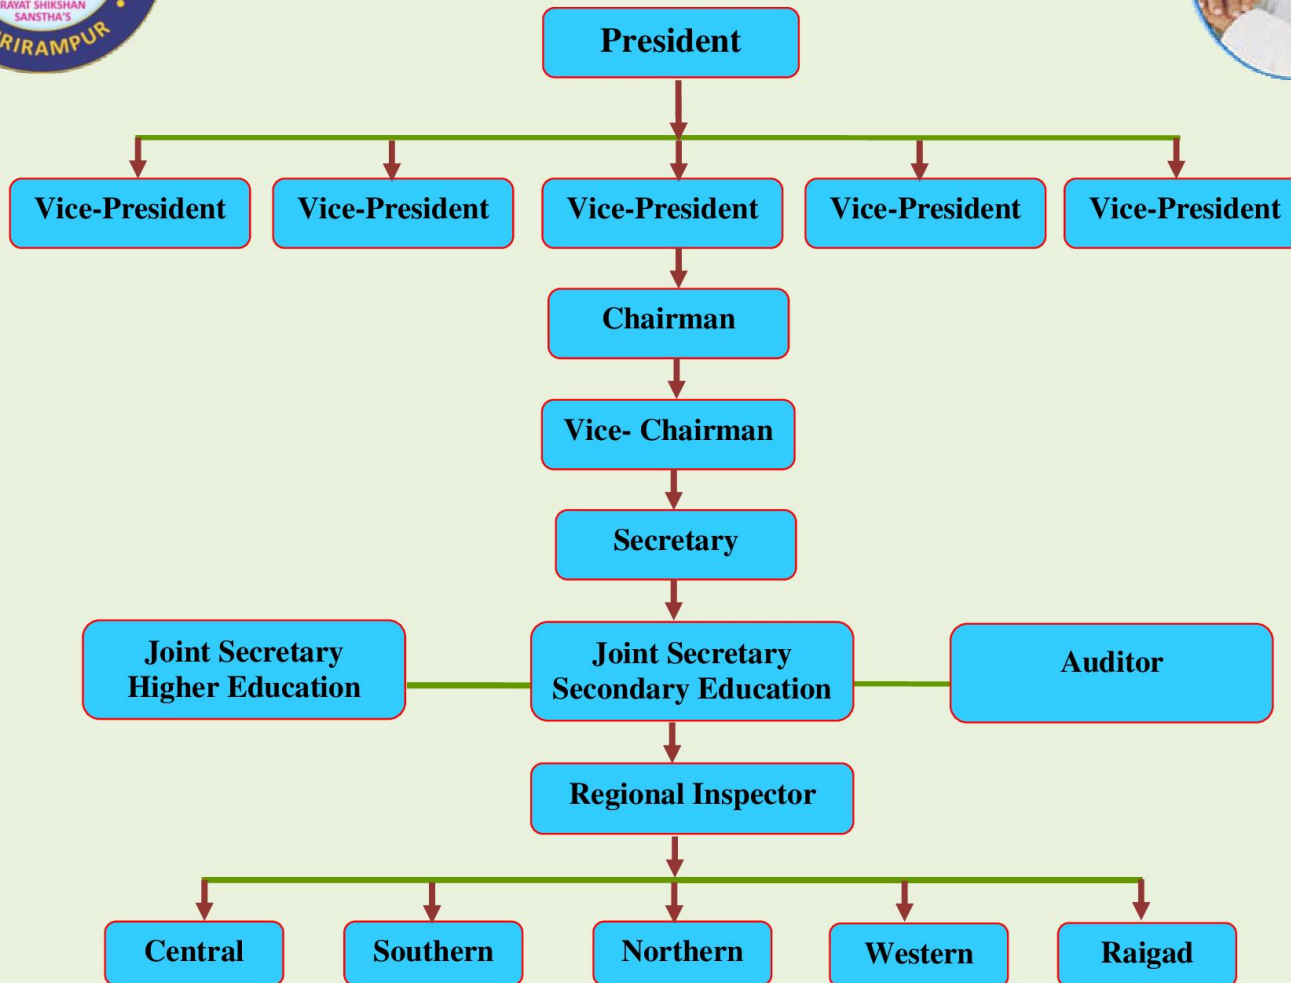

ORGANIZATIONAL STRUCTURE OF RAYAT SHIKSHAN SANSTHA

ORGANIZATIONAL STRUCTURE OF COLLEGE

R. B. Narayanrao Borawake College, Shrirampur

College Development Committee / Local Managing Committee

PRINCIPAL

Extension Activities

Coordinators

Members

IQAC

Support Services

Coordinators

Members

Academic Wing

Administrative wing

Vice Principal
(Administration)

Vice Principal
(Academic)

Registrar

Head of
Departments

Librarian

Physical
Director

Office
Superintend

Teaching
Staff